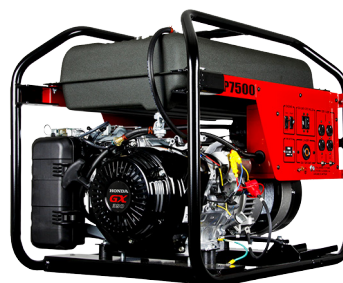

**WINCO  
W6000HE**

The Winco W6000HE is the best choice to power Service Partners most popular gutter machine - the KWM Ironman.

**KRENDL  
475**

Also powers:  
Intec Force/2HP  
Krendl 425  
CertainTeed Bolt 3

**WINCO  
DP7500**

Your customers can rely on the Winco DP7500 to power most of the popular blow machines that Service Partners sells.

**INTEC  
TURBO FORCE  
HP MAX**

Also powers:  
Intec Turbo Force HP2

**WINCO  
W10000VE**

Choose the W10000VE for the customers looking to power larger blow machines, such as the Intec Turbo Force or the CertainTeed Bolt 3.

To find the generator for less commonly sold machines, refer to [www.service-partners.com/GENERATORPAGE](http://www.service-partners.com/GENERATORPAGE)