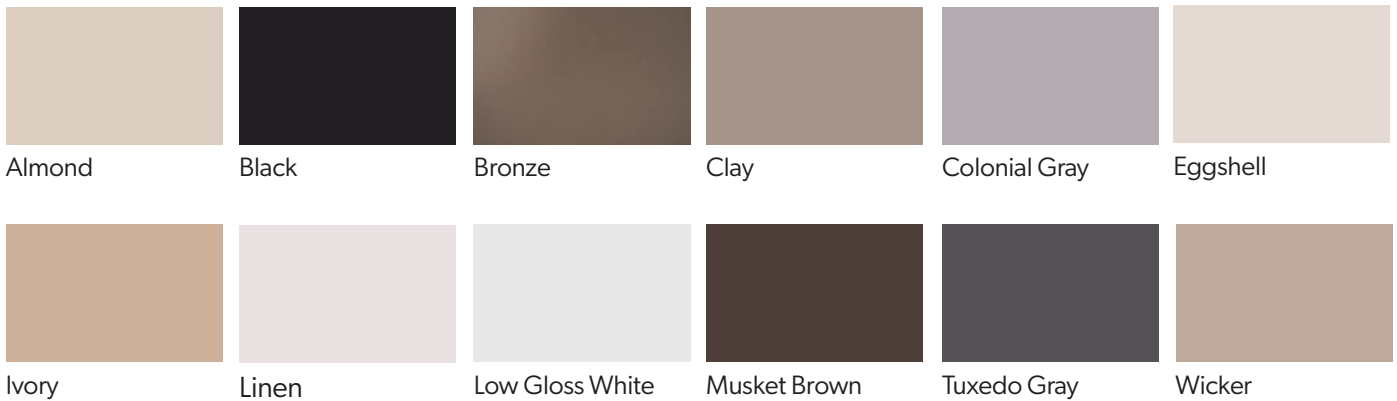

GUTTER COLOR OPTIONS FOR

Service Partners

5650 Terry Rd
Byram, MS 39272
(601) 373-9341

WE HAVE A WIDE ARRAY OF COLORS IN STOCK AND READY TO BE DELIVERED

- All our accessory metal parts are manufactured from the same metal used in our gutter coil
- Contractors custom measure and roll-form on-site to job-specific requirements
- Service Partners carry all accessories needed to complete the gutter job from start to finish
- We sell and service new and used gutter machines
- Common materials available from aluminum, steel, copper, and galvalume

SELECT MANUFACTURERS

We source our raw metal from the leading coil producers worldwide and produce the matching downspouts and elbows at specific locations around the country.

*Actual colors may vary from printed or digital previews. Please see your local Service Partners branch for physical samples.