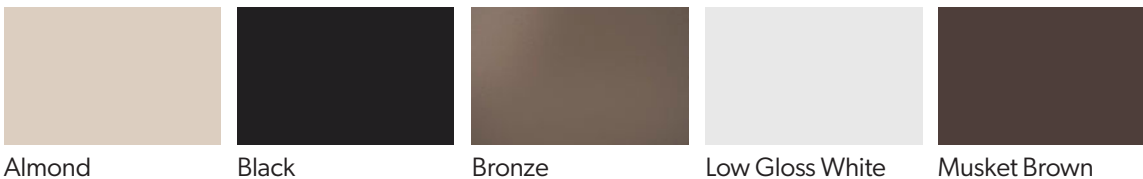

GUTTER COLOR OPTIONS FOR

Service Partners

307 Wilson Dr
Jefferson City, MO 65109
(573) 474-9894

WE HAVE A WIDE ARRAY OF COLORS IN STOCK AND READY TO BE DELIVERED

- All our accessory metal parts are manufactured from the same metal used in our gutter coil
- Contractors custom measure and roll-form on-site to job-specific requirements
- Service Partners carry all accessories needed to complete the gutter job from start to finish
- We sell and service new and used gutter machines
- Common materials available from aluminum, steel, copper, and galvalume