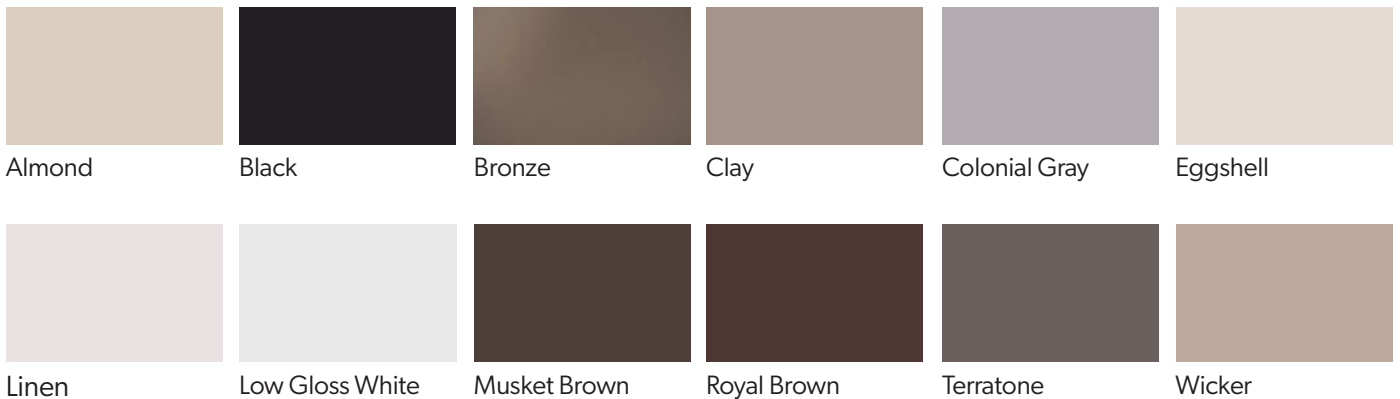

GUTTER COLOR OPTIONS FOR

Service Partners

407 Highway 20
Tuscumbia, AL 35674
(256) 718-2345

WE HAVE A WIDE ARRAY OF COLORS IN STOCK AND READY TO BE DELIVERED

- All our accessory metal parts are manufactured from the same metal used in our gutter coil
- Contractors custom measure and roll-form on-site to job-specific requirements
- Service Partners carry all accessories needed to complete the gutter job from start to finish
- We sell and service new and used gutter machines
- Common materials available from aluminum, steel, copper, and galvalume

SELECT MANUFACTURERS

We source our raw metal from the leading coil producers worldwide and produce the matching downspouts and elbows at specific locations around the country.

*Actual colors may vary from printed or digital previews. Please see your local Service Partners branch for physical samples.